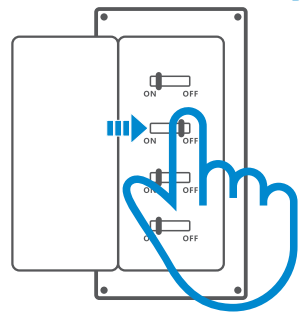

To avoid electric shocks, please consult the dealer or a qualified professional for help when installing and repairing.

1

Power off
Ausschalten
Apagado
Eteindre
Spegnimento
Включить
Desligar

2