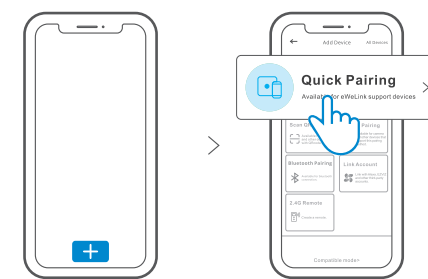

Tap "+" and select "Quick Pairing", then operate following the prompt on the APP.
Tippen Sie auf "+" und wählen Sie "Schnellkopplung" und arbeiten Sie dann gemäß der Aufforderung auf der App.

7

Add the device
Gerät hinzufügen
Añadir el dispositivo
Ajouter l'appareil
Aggiungere il dispositivo
Добавить устройство
Adicione o aparelho

User Manual

https://sonoff.tech/usermanuals

Escanee el código QR o visite el sitio web para consultar la guía del usuario detallada y ayuda.
Scannez le code QR ou visitez le site web pour consulter le guide détaillé et aide.

Scansione il codice QR o visita il sito web per consultare la guida utente dettagliata e aiuto.
Сканируйте этот QR-код или перейдите на наш веб-сайт для просмотра подробного руководства пользователя и помощи.

Scannez le code QR pour lire les instructions de contrôle vocal de l'Amazon Echo et Google Home.
Scannen Sie den QR-Code, um die Anweisungen für die Sprachsteuerung für Amazon Echo und Google Home zu lesen.

Escanee el código QR para leer las instrucciones del control por voz de Amazon Echo y Google Home.
Scannez le code QR pour lire les instructions de contrôle vocal de l'Amazon Echo et Google Home.

Scannez le code QR para ler as instruções para controle de voz Amazon Echo e Google Home.

8

Scan the QR code to read the voice control instruction for Amazon Echo and Google Home.
Scannen Sie den QR-Code, um die Anweisungen für die Sprachsteuerung für Amazon Echo und Google Home zu lesen.

Escanee el código QR para leer las instrucciones del control por voz de Amazon Echo y Google Home.
Scannez le code QR pour lire les instructions de contrôle vocal de l'Amazon Echo et Google Home.

9

FCC Warning

FCC Radiation Exposure Statement:

This equipment complies with FCC radiation exposure limits set forth for an uncontrolled environment. This equipment should be installed and operated with minimum distance 20cm between the radiator & your body.

Note: This equipment has been tested and found to comply with the limits for a Class B digital device, pursuant to part 15 of the FCC Rules. These limits are designed to provide reasonable protection against harmful interference in a residential installation.

- -Reorient or relocate the receiving antenna.
  -Increase the separation between the equipment and receiver.
  -Connect the equipment into an outlet on a circuit different from that to which the receiver is connected.
  -Consult the dealer or an experienced radio/TV technician for help.

Shenzhen Sonoff Technologies Co., Ltd.
1001, BLDG8, Lianhua Industrial Park, shenzhen, GD, China
ZIP code: 518000
Website: sonoff.tech

MADE IN CHINA

Table with 2 columns: Attribute (品牌, 物料, 材料, 规格, 日期) and Value (松诺/SONOFF, TX-US 快速指南 V2.2, 105g铜版纸 四色印刷 手风琴6折页, 展开: 420x115mm 折后: 70x115mm, 2021.08.04)