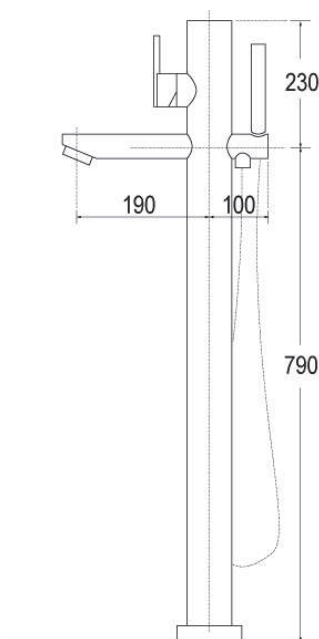

Floor Mounted Bath Mixer c/w Shower Set

PRODUCT SPECIFICATIONS

- Dimension : Refer below drawing
- Material : Brass Chrome

WATER CONSUMPTION

- Water Flow Rate: 9.0L/minute

TECHNICAL DRAWING

Copyright © Rigel Technology (S) Pte Ltd. All rights reserved. Terms of Use.