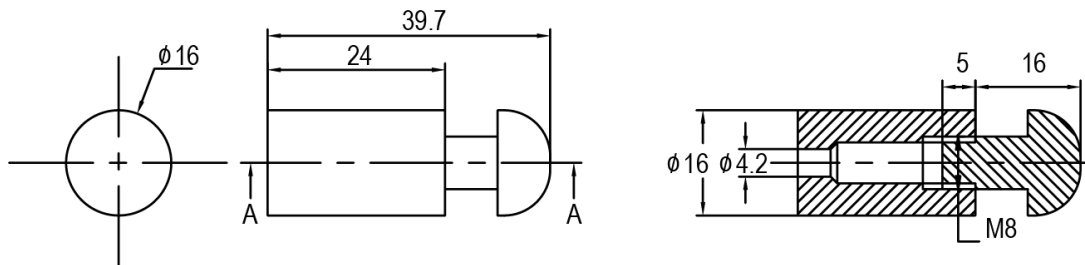

Robe Hook – Handicapped User

PRODUCT SPECIFICATIONS

- Dimension : 39.7 (L) x Ø16 (H) mm
- Material : Stainless Steel 304

TECHNICAL DRAWING

Copyright © Rigel Technology (S) Pte Ltd. All rights reserved. Terms of Use.