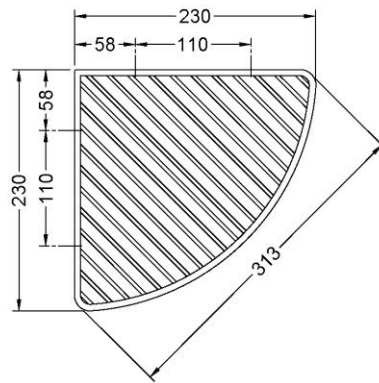

## Corner Soap Holder

### PRODUCT SPECIFICATIONS

- Dimension : 313 (L) x 230 (W) x 55 (H) mm
- Material : Stainless Steel 304

### TECHNICAL DRAWING

TOP VIEW

FRONT VIEW