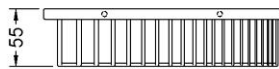

### PRODUCT SPECIFICATIONS

- Dimension : 313 (L) x 230 (W) x 55 (H) mm
- Material : Stainless Steel 304

### TECHNICAL DRAWING

TOP VIEW

FRONT VIEW