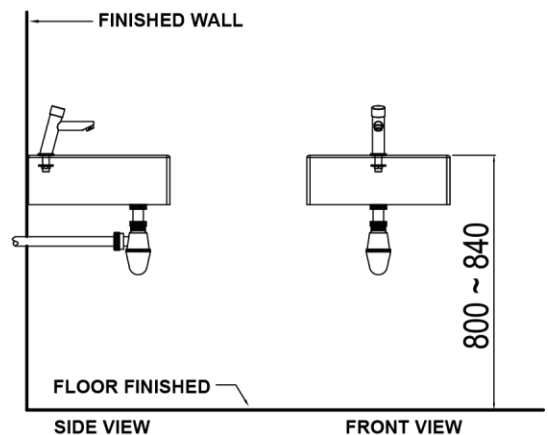

PRODUCT SPECIFICATIONS

- Dimension : 175 (L) x Ø50 (W) x 160 (H) mm
- Material : Polished brass with chrome finish

WATER CONSUMPTION

- WELS Rating : Excellent ✓✓✓
- Water Flow Rate : 2.0L/minute
- Water Saving : 66%

RESOURCEFUL FEATURES:

Soft Activation

Constant Flow Regulator

TECHNICAL DRAWING

INSTALLATION DETAILS

*All dimensions are in mm

Copyright © Rigel Technology (S) Pte Ltd. All rights reserved. Terms of Use.