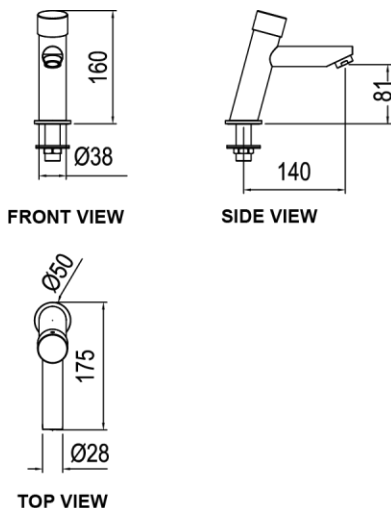

PRODUCT SPECIFICATIONS

- Dimension : 175 (L) x Ø50 (W) x 160 (H) mm
- Material : Polished brass with chrome finish

WATER CONSUMPTION

- WELS Rating : Excellent ✓✓✓
- Water Flow Rate : 2.0L/minute
- Water Saving : 66%

RESOURCEFUL FEATURES:

Soft Activation

Constant Flow Regulator

TECHNICAL DRAWING

INSTALLATION DETAILS

*All dimensions are in mm

Copyright © Rigel Technology (S) Pte Ltd. All rights reserved. Terms of Use.