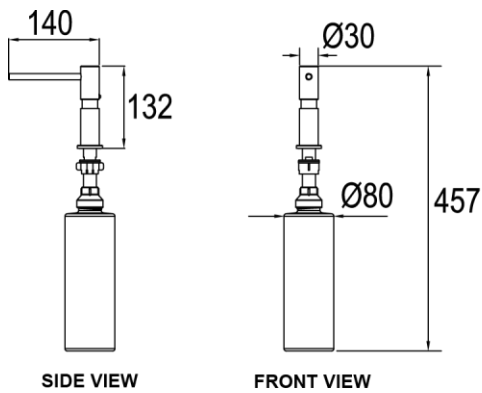

Manual Soap Dispenser

PRODUCT FEATURES

- Deck mounted manual soap dispenser in rotating spout

PRODUCT SPECIFICATIONS

- Dimension : 140 (L) x Ø30 (W) x 132 (H) mm
- Material : Brass Chrome
- Soap Capacity : 1000 ml

TECHNICAL DRAWING

*All dimensions are in mm

RESOURCEFUL FEATURE:

Anti-Drip

INSTALLATION DETAILS