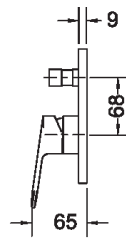

Concealed Shower Mixer with Diverter

PRODUCT FEATURE

- Wall mounted

PRODUCT SPECIFICATIONS

- Dimension : $\text{Ø}160$ (L) x 65 (W) x $\text{Ø}160$ (H) mm
- Material : Brass Chrome

WATER CONSUMPTION

- Water Flow Rate: 9.0L/minute

TECHNICAL DRAWING

FRONT VIEW

SIDE VIEW

TOP VIEW