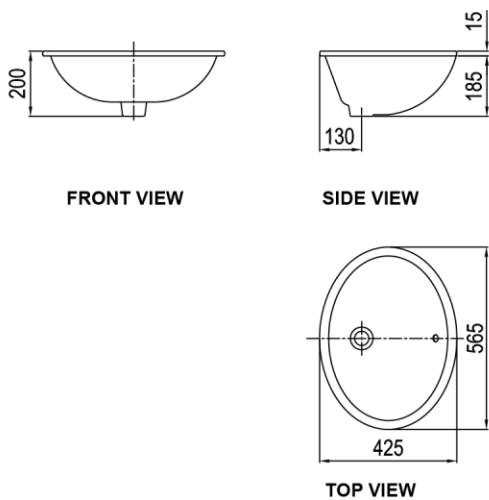

Undercounter Lavatory

PRODUCT FEATURES

- High gloss surface finishing
- Easy to clean surface profile

PRODUCT SPECIFICATIONS

- Dimension : 565 (L) x 425 (W) x 200 (H) mm
- Material : Vitreous China
- Capacity : 7.76L

TECHNICAL DRAWING