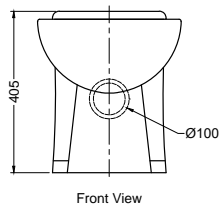

### Product Specification

- Dimension : 665(L) x 360(W) x 405(H)mm
- Material : Vitreous China
- Rough in (P-Trap) : 185mm
- Flushing type : Wash down
- Water inlet : Top
- Seat & Cover : FT-SC1028PS (PP) – Default  
: FT-SC0111US (Urea) – Optional

### Technical Drawing

Front View

Top View

Side view  
P-trap installations  
Pan collar-(FT-PCP-F102)

( ) Denotes recommended value.  
All dimension are in mm.

Copyright © Rigel Technology. (S) Pte Ltd All rights reserved.