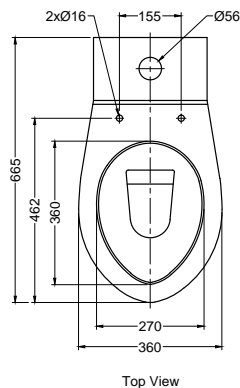

### Product Specification

- Dimension : 665(L) x 360(W) x 405(H)mm
- Material : Vitreous China
- Rough in (P-Trap) : 185mm
- Flushing type : Wash down
- Water inlet : Top
- Seat & Cover : FT-SC1028PS (PP) – Default  
: FT-SC0111US (Urea) – Optional

### Flushing system coupling

- Sensor / Manual flush valve – exposed box

### Technical Drawing

Front View

Top View

Side view  
P-trap installations  
Pan collar-(FT-PCP-F102)

( ) Denotes recommended value.  
All dimension are in mm.

Copyright © Rigel Technology. (S) Pte Ltd All rights reserved.