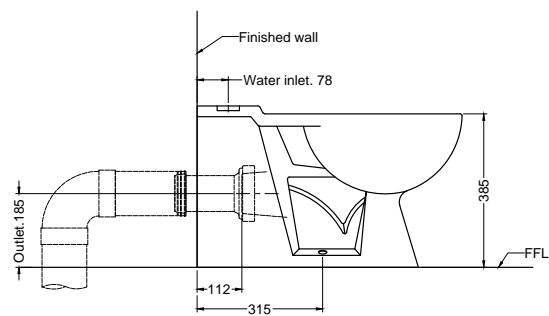

### Product Specification

- Dimension : 665(L) x 360(W) x 405(H)mm
- Material : Vitreous China
- Rough in (P-Trap) : 185mm
- Flushing type : Wash down
- Water inlet : Top
- Seat & Cover : FT-SC1028PS (PP) – Default  
: FT-SC0111US (Urea) – Optional

### Flushing system coupling

- Sensor / Manual flush valve – exposed box

### Technical Drawing

Front View

Top View

Side view  
P-trap installations  
Pan collar-(FT-PCP-F102)

( ) Denotes recommended value.  
All dimension are in mm.

Copyright © Rigel Technology. (S) Pte Ltd All rights reserved.