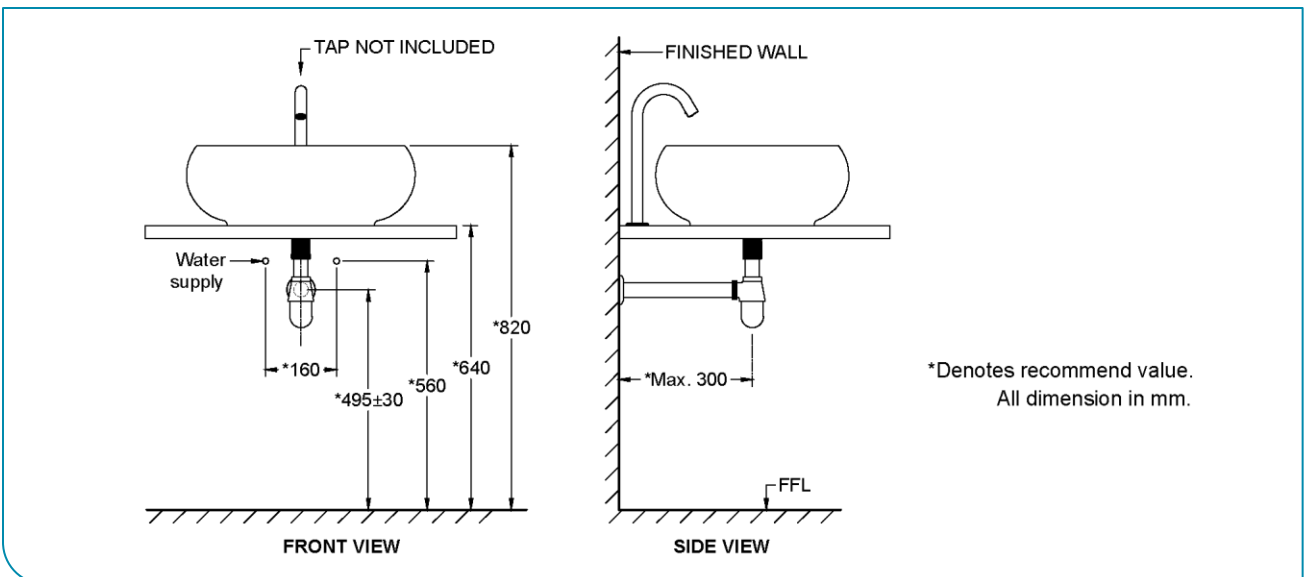

Sit-on Lavatory c/w Standard Accessories

PRODUCT FEATURES

- High gloss surface finishing
- Easy to clean surface profile

PRODUCT SPECIFICATIONS

- Dimension: 515 (L) x 435 (W) x 180 (H) mm
- Capacity: 6.5 Litre
- Material: Vitreous China

TECHNICAL DRAWING

OPTIONAL FEATURE:

Anti-Bacterial
Technology

INSTALLATION DETAILS

Copyright © Rigel Technology (S) Pte Ltd All rights reserved. Terms of Use.