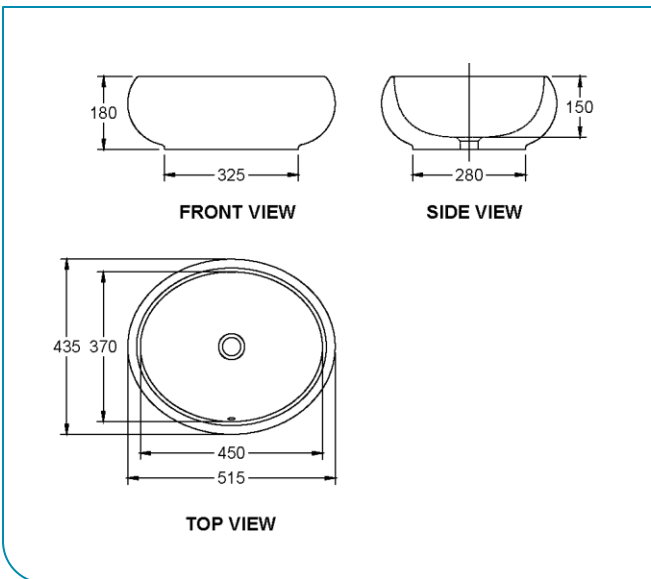

Sit-on Lavatory c/w Standard Accessories

PRODUCT FEATURES

- High gloss surface finishing
- Easy to clean surface profile

PRODUCT SPECIFICATIONS

- Dimension: 515 (L) x 435 (W) x 180 (H) mm
- Capacity: 6.5 Litre
- Material: Vitreous China

TECHNICAL DRAWING

OPTIONAL FEATURE:

Anti-Bacterial
Technology