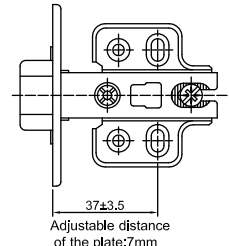

## DETALLES / ESQUEMAS TÉCNICOS

Full overlay

Half overlay

Inserted

Adjustable distance  
of the plate:7mm

Installation height:6

Installation height:6

BISAGRA DVP CIERRE TRADICIONAL  
COD: 1560110002890 / 1560110003890  
1560110004890