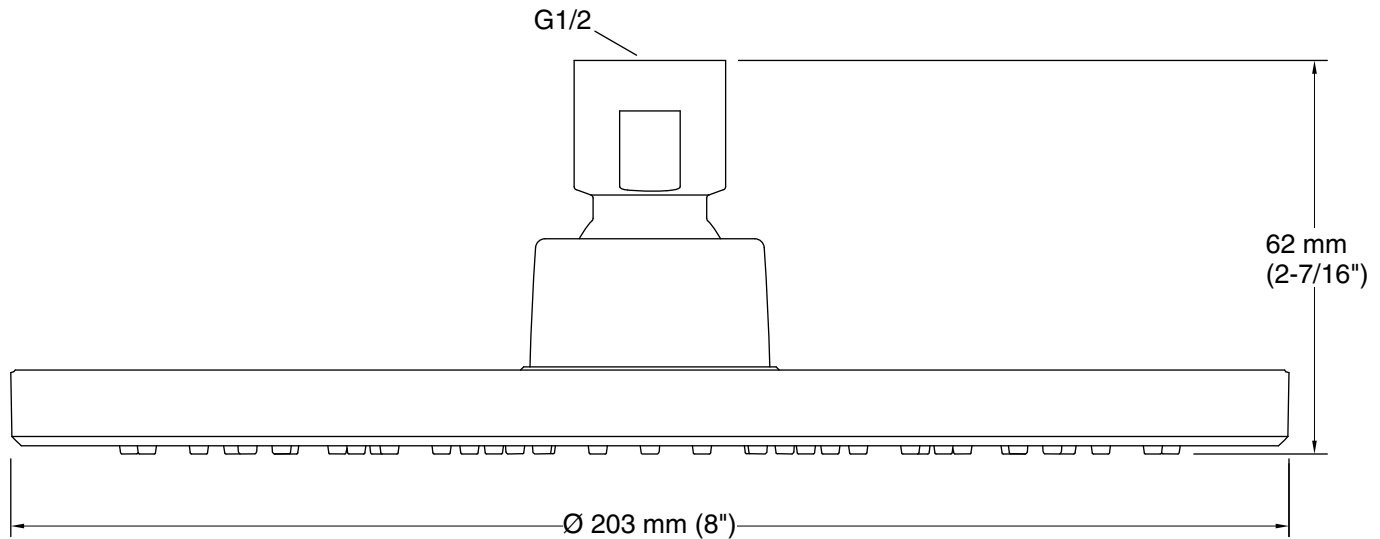

Technical Information

All product dimensions are nominal.

Showerhead/Body Spray:

Rated maximum flow: 3.3 gal/min (12.5 l/min)

Pressure: 80 psi (5.5 bar)

Notes

Install this product according to the installation instructions.