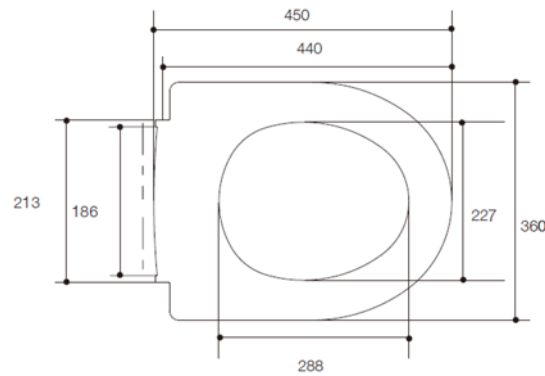

Dimensiones del producto: INSTALACIÓN (Unidad: mm)

**K-8827LM**

ODEON® K-8827LM

Product specifications:

Version	Description	Corresponding products	Color
K-8827LM	Toilet seat Slow closure Odeon	K-8711LM K-8766LM	Only available in white (0)

Dimensions of the product: INSTALLATION (Unit: mm)

K-8827LM