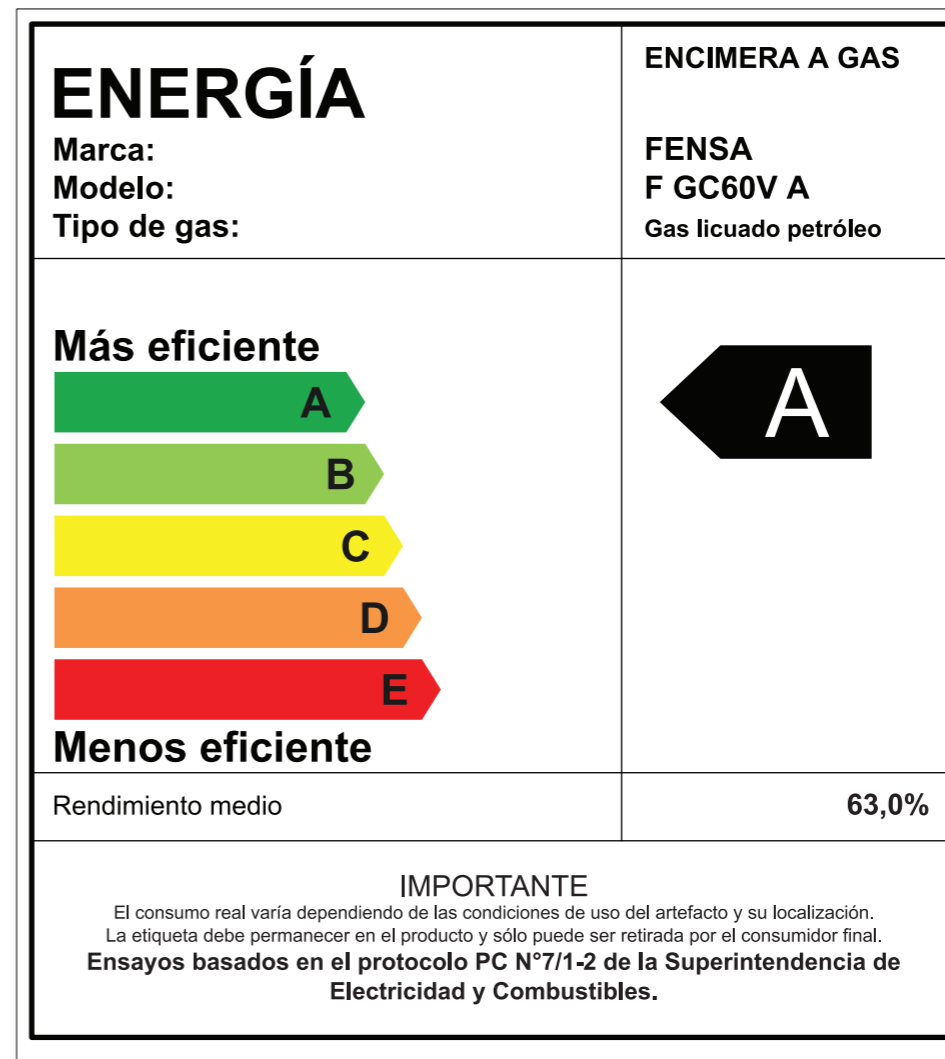

IDEM

Editable
Texts

Converted
to Curves

Classification of consumption	Print Color
A	Red - Green - Blue 0 - 166 - 80
B	146 - 208 - 80
C	254 - 241 - 2
D	247 - 150 - 70
E	236 - 29 - 35

Rev.	Description	Date
	Create	02/03/2021

Cook Top		Scale: 1/1
Model	F GC60V A	02/03/2021
File	Efficiency label F GC60V A GLP	