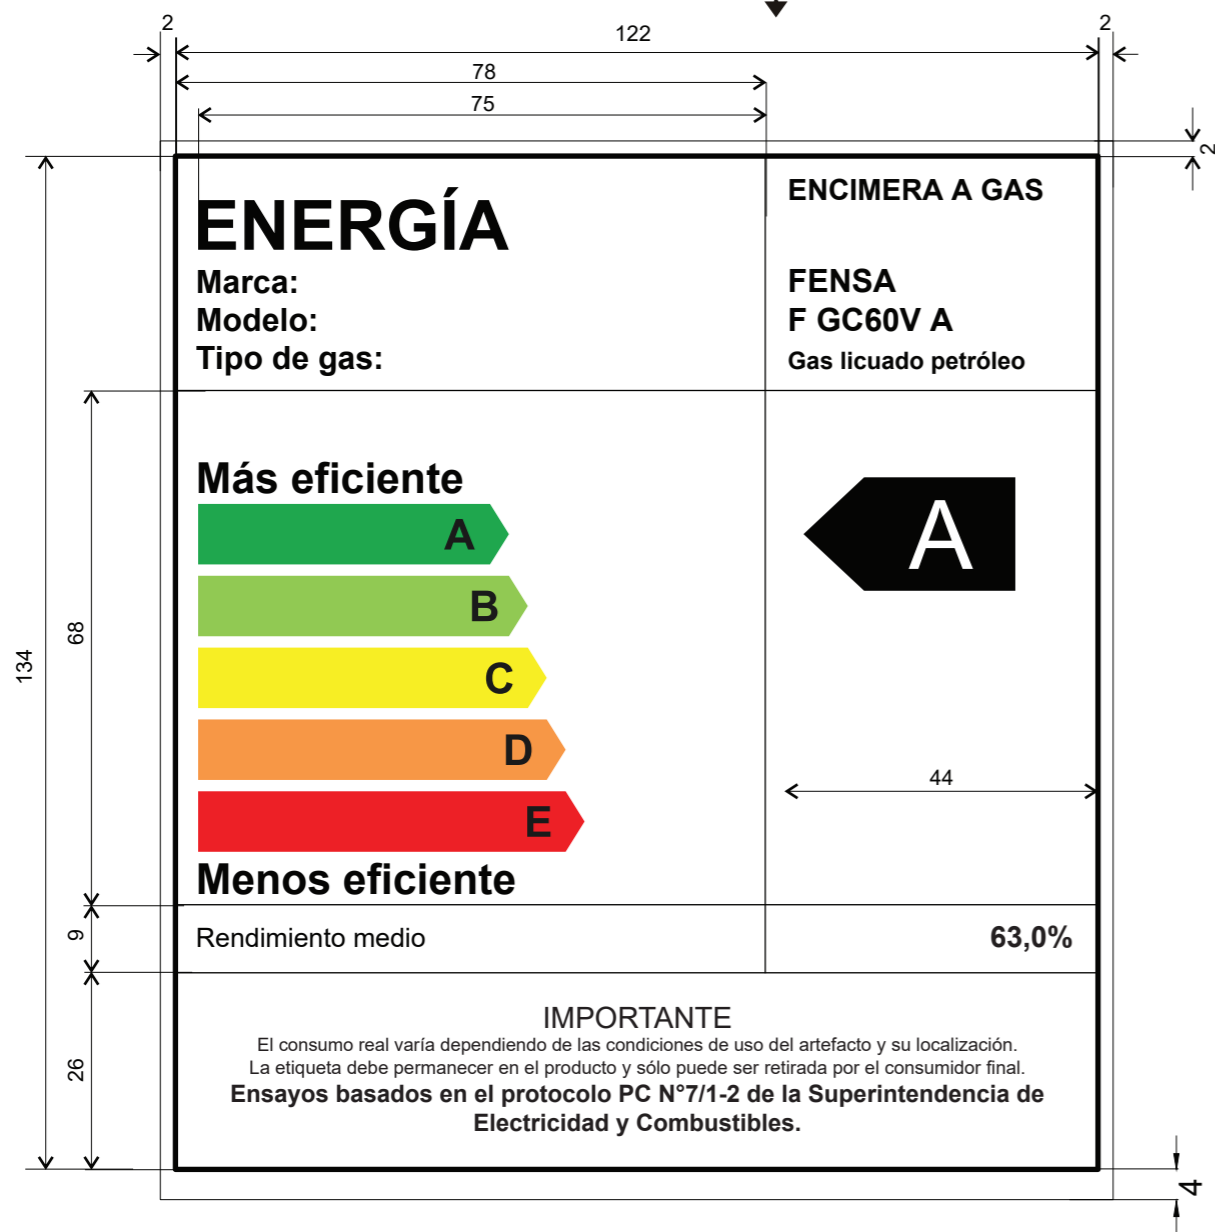

IDEM

Editable
Texts

Converted
to Curves

Classification of consumption	Print Color
A	Red - Green - Blue 0 - 166 - 80
B	146 - 208 - 80
C	254 - 241 - 2
D	247 - 150 - 70
E	236 - 29 - 35

Rev.	Description	Date
	Create	02/03/2021

Cook Top		Scale: 1/1
Model	F GC60V A	02/03/2021
File	Efficiency label F GC60V A GLP	