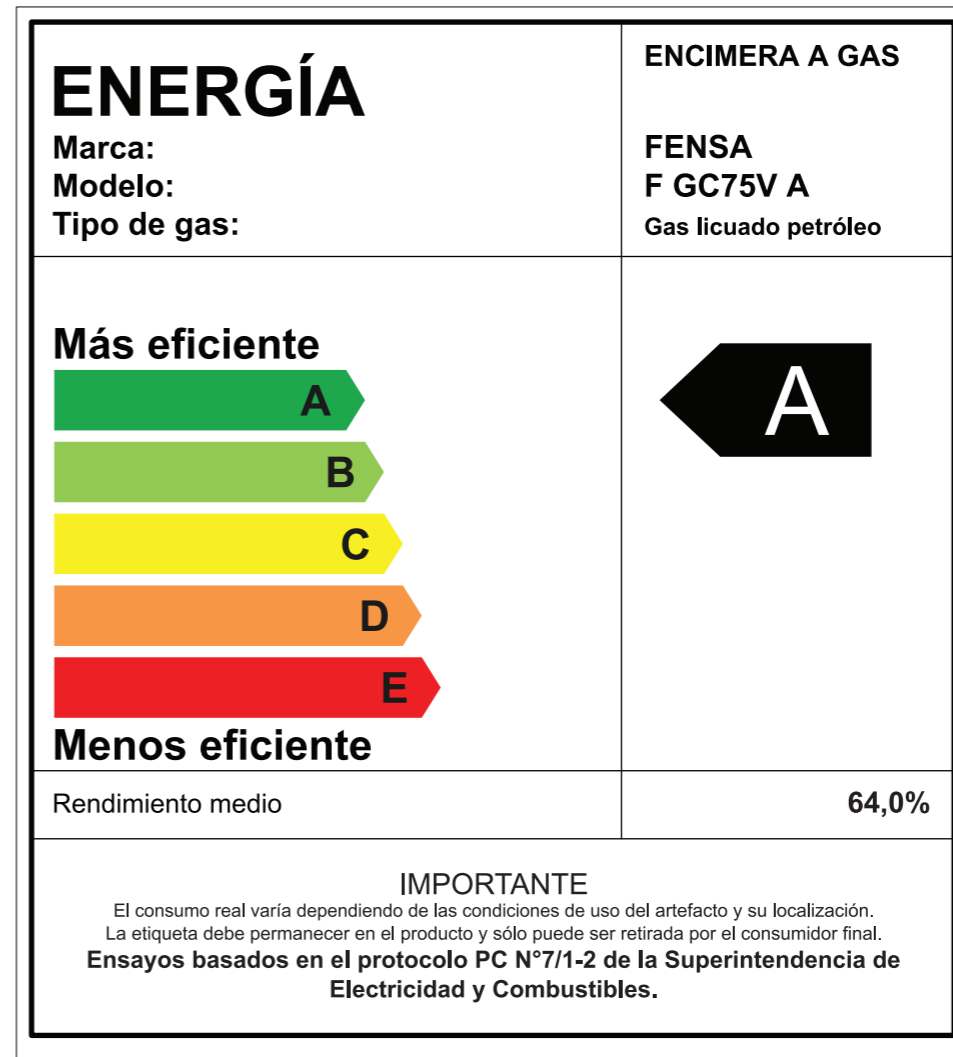

IDEM

Editable
Texts

Converted
to Curves

Classification of consumption	Print Color
A	Red - Green - Blue 0 - 166 - 80
B	146 - 208 - 80
C	254 - 241 - 2
D	247 - 150 - 70
E	236 - 29 - 35

Rev.	Description	Date
	Create	02/03/2021

Cook Top		Scale: 1/1
Model	F GC75V A	02/03/2021
File	Efficiency label F GC75V A GLP	