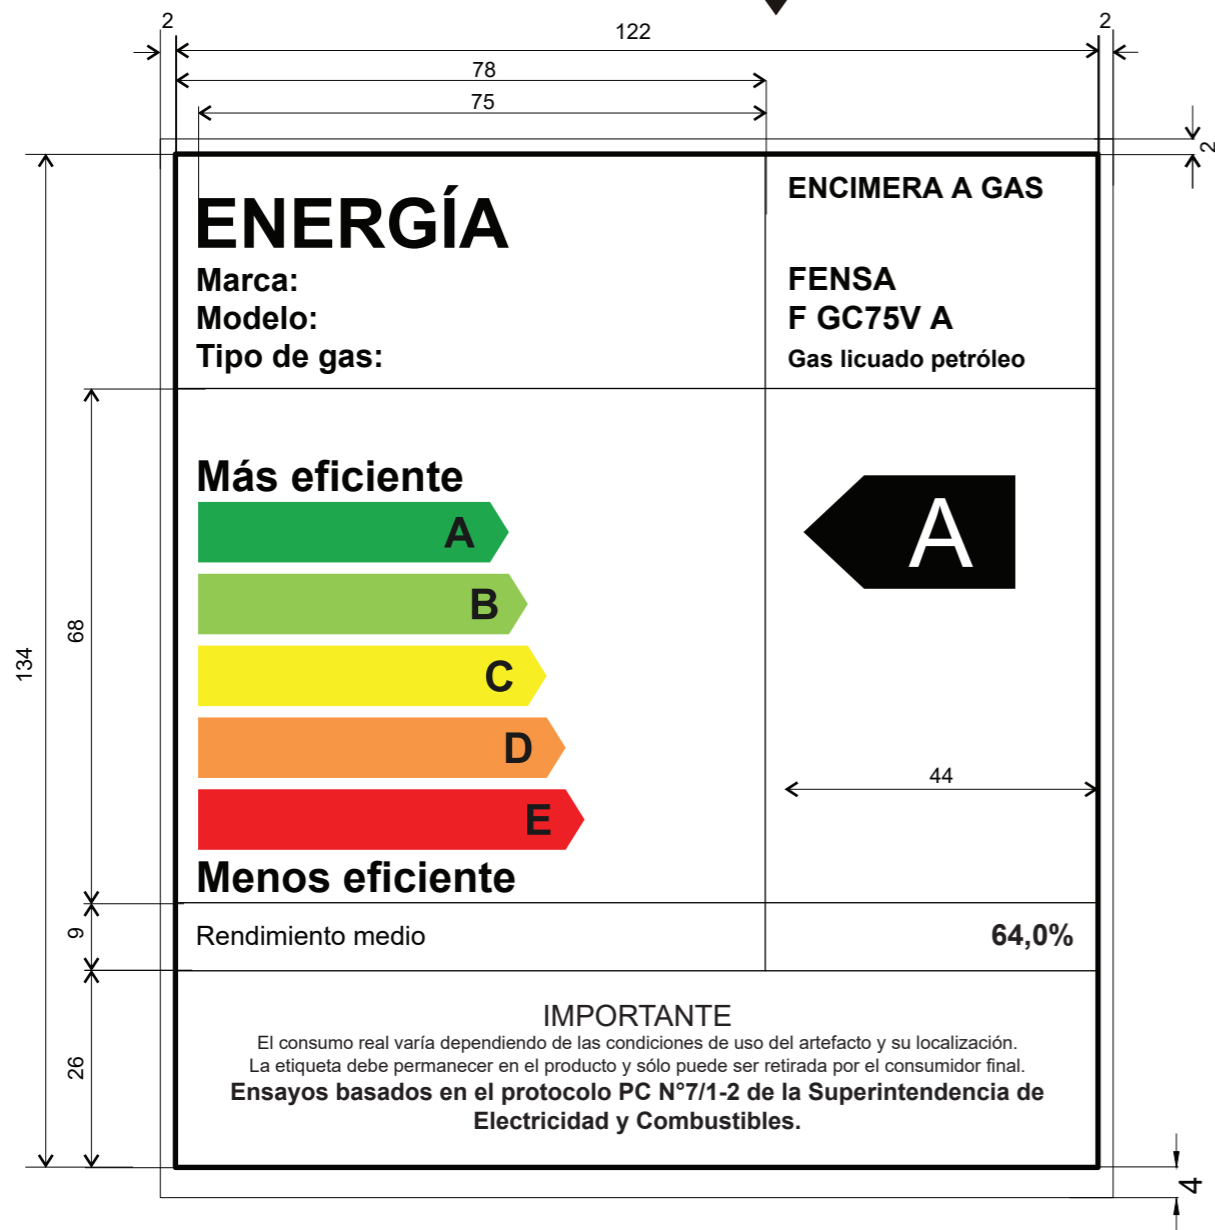

IDEM

Editable
Texts

Converted
to Curves

Classification of consumption	Print Color
A	Red - Green - Blue 0 - 166 - 80
B	146 - 208 - 80
C	254 - 241 - 2
D	247 - 150 - 70
E	236 - 29 - 35

Rev.	Description	Date
	Create	02/03/2021

Cook Top		Scale: 1/1
Model	F GC75V A	02/03/2021
File	Efficiency label F GC75V A GLP	