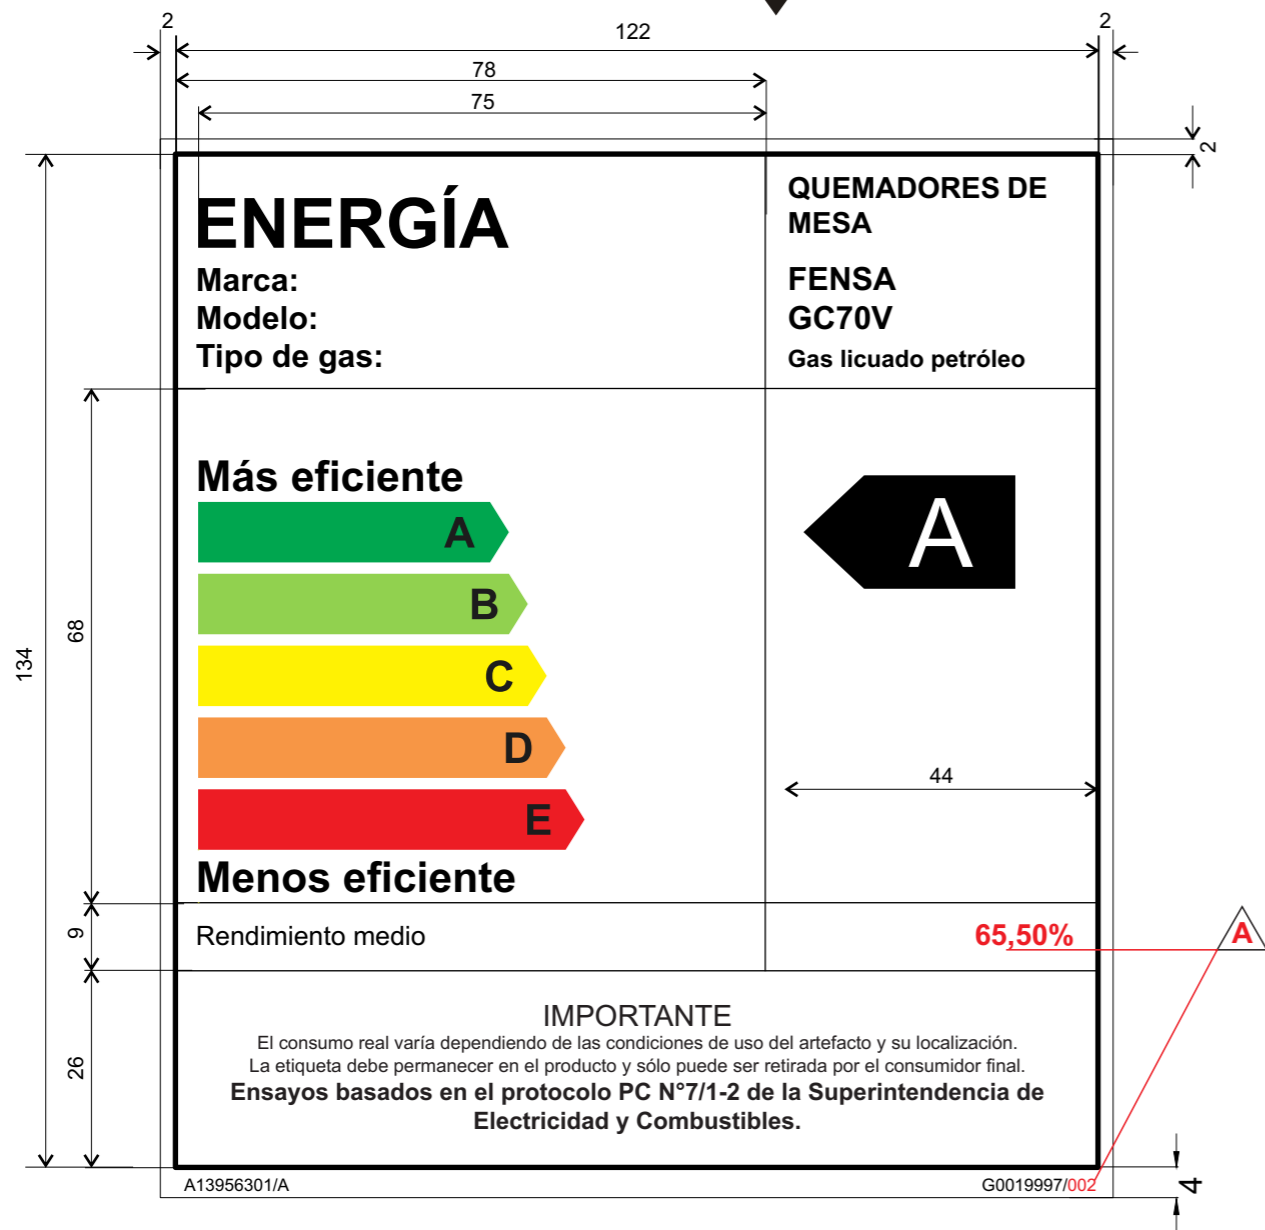

IDEM

Editable
Texts

Converted
to Curves

Classification of consumption	Print Color		
	Red	Green	Blue
A	0	166	80
B	146	208	80
C	254	241	2
D	247	150	70
E	236	29	35

	Rendimiento: 63,00% >> 65,50%; Rev 001 >> 002	05/11/2018
	Create	29/03/2018
Rev.	Description	Date

Cook Top		Scale: 1/1
Model	GC70V	05/11/2018
File	A13956301_A_G0019997_002_ETIQ EE CHI GC70V_mar18	