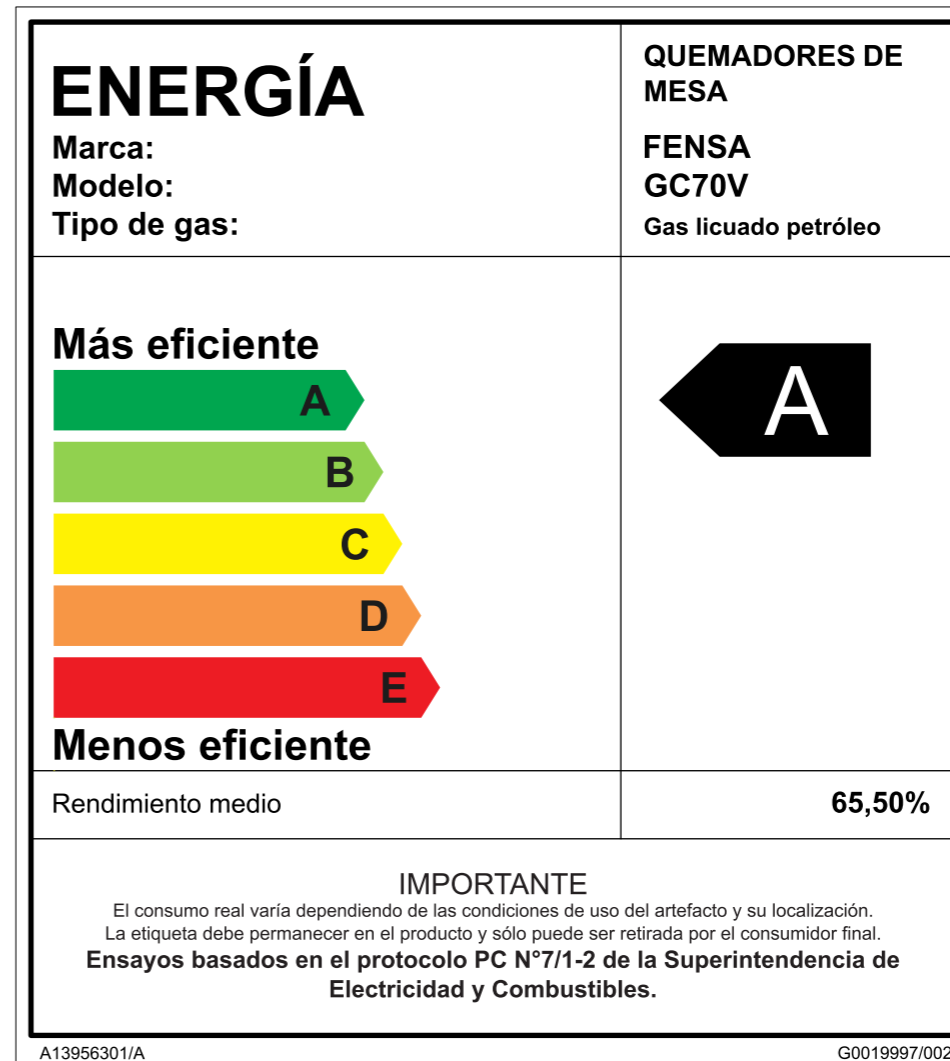

IDEM

Editable
Texts

Converted
to Curves

Classification of consumption	Print Color		
	Red	Green	Blue
A	0	166	80
B	146	208	80
C	254	241	2
D	247	150	70
E	236	29	35

	Rendimiento: 63,00% >> 65,50%; Rev 001 >> 002	05/11/2018
	Create	29/03/2018
Rev.	Description	Date

Cook Top		Scale: 1/1
Model	GC70V	05/11/2018
File	A13956301_A_G0019997_002_ETIQ EE CHI GC70V_mar18	