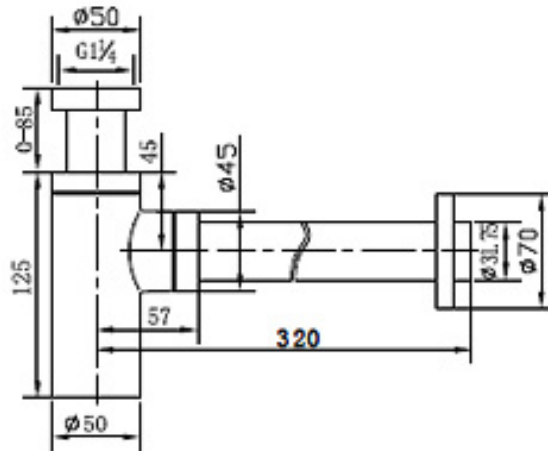

Basin Bottle Trap

PRODUCT SPECIFICATIONS

- Dimension : Refer below drawing
- Material : Brass Chrome

TECHNICAL DRAWING

Copyright © Rigel Technology (S) Pte Ltd. All rights reserved. Terms of Use.