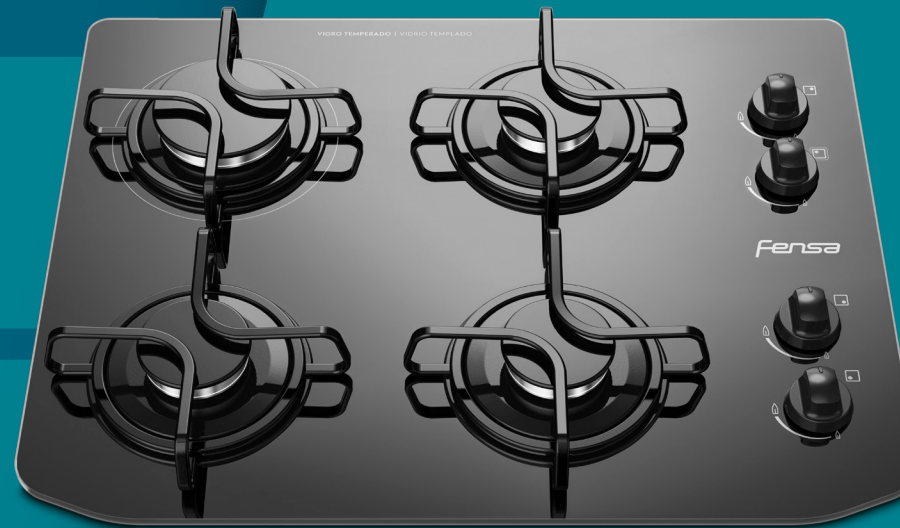

Fensa

Encimera Cristal Gas 4P GC58V

ESPECIFICACIONES TÉCNICAS

Código comercial	240080173
Código EAN	7896584080780
Certificado seguridad N°	G-022-01-25287
Certificado eficiencia (GN) N°	G-022-01-25396
Certificado eficiencia (GLP) N°	G-022-01-25394
Clasificación	A
Quemadores	4
Potencia térmica nominal:	
3 Quemadores Semi Rápidos	1,8 kW
1 Quemador Rápido	3,0 kW
Potencia eléctrica	3 W
Alimentación eléctrica	220V - 50Hz
Tipo de gas	GLP / GN
Presión de gas	2,9 / 2,0 kPa
Peso	7,9 kg

DIMENSIONES (mm)

Altura	70 mm (Cuba) 50mm (parrillas)
Ancho	580
Profundidad	460

Cocción rápida

4 Quemadores de alto rendimiento:
1 rápido 3,0 kW
3 semi rápidos 1,8 kW