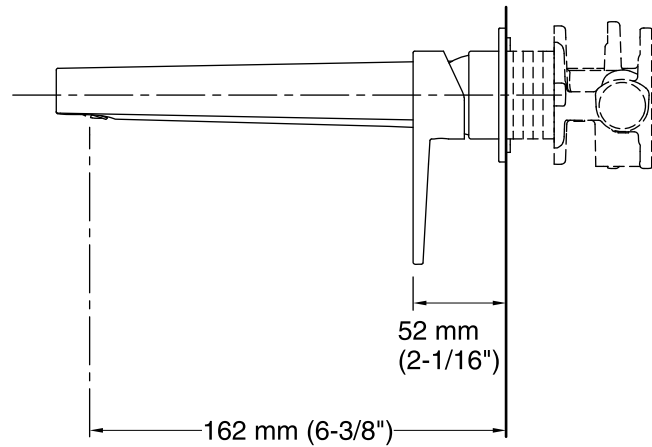

	CP	Polished Chrome
--	----	-----------------

Technical Information

All product dimensions are nominal.

Drain included: YES

Notes

Install this product according to the installation guide.