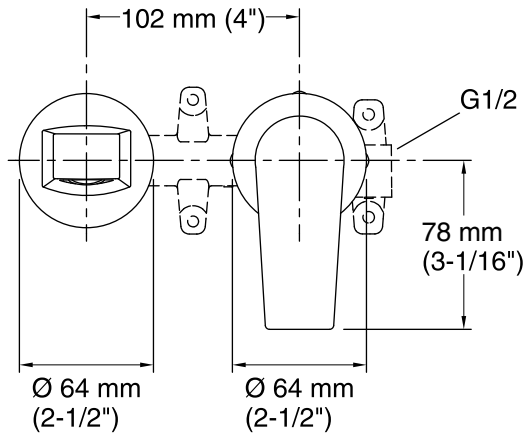

	CP	Polished Chrome
--	----	-----------------

Technical Information

All product dimensions are nominal.

Drain included: YES

Notes

Install this product according to the installation guide.