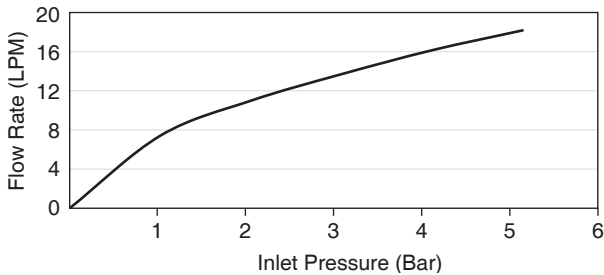

**Flow Curve For K-74035T-4**

Unit: mm

Note: The recommended dimension for installation can be adjusted to user preferences and layout.