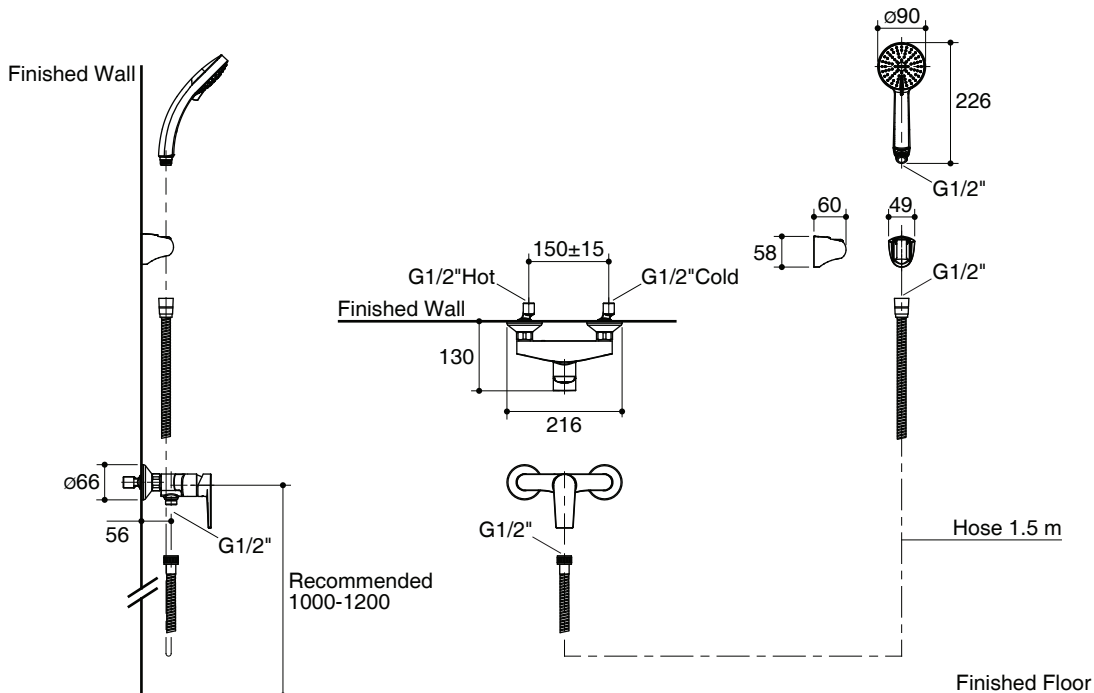

**Flow Curve For K-74035T-4**

Unit: mm

Note: The recommended dimension for installation can be adjusted to user preferences and layout.

### Product Diagram