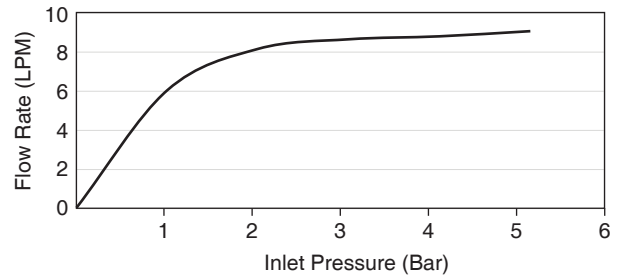

**Flow Curve For K-74035T-4**

Unit: mm

Note: The recommended dimension for installation can be adjusted to user preferences and layout.