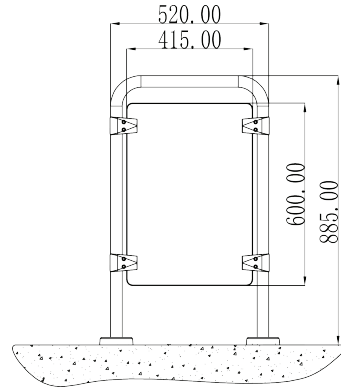

R10
stainless steel post and rail

R20
stainless steel post and rail

R30

stainless steel post and rail with tempered glass

R40

stainless steel post and rail with tempered glass

R50

stainless steel post. The tempered glass will be prepared according to the dimension on the site by installer.