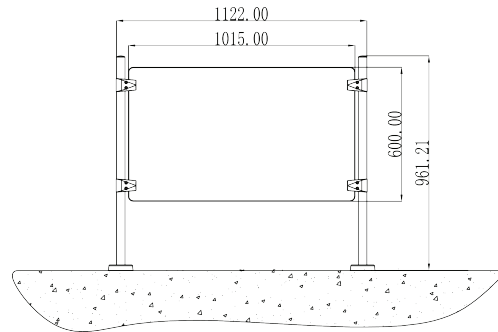

R10
stainless steel post and rail

R20
stainless steel post and rail

R30

stainless steel post and rail with tempered glass

R40

stainless steel post and rail with tempered glass

R50

stainless steel post. The tempered glass will be prepared according to the dimension on the site by installer.