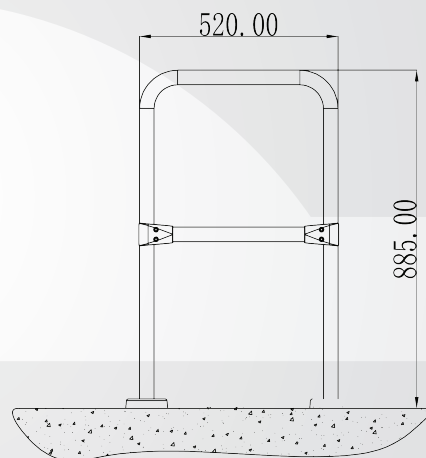

Entrance Control Handrail Accessories

The handrail is affordable, low maintenance and easy-to-install. They can be used in all types of applications. The product is often used at store front entries in conjunction with turnstiles. Other typical uses include creating permanent queue lines and dividing or controlling access to "off-limits" areas.

R10
stainless steel post and rail

R20
stainless steel post and rail

R30

stainless steel post and rail with tempered glass

R40

stainless steel post and rail with tempered glass

R50

stainless steel post. The tempered glass will be prepared according to the dimension on the site by installer.