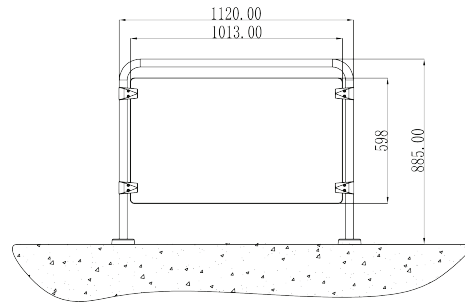

R10
stainless steel post and rail

R20
stainless steel post and rail

R30

stainless steel post and rail with tempered glass

R40

stainless steel post and rail with tempered glass

R50

stainless steel post. The tempered glass will be prepared according to the dimension on the site by installer.