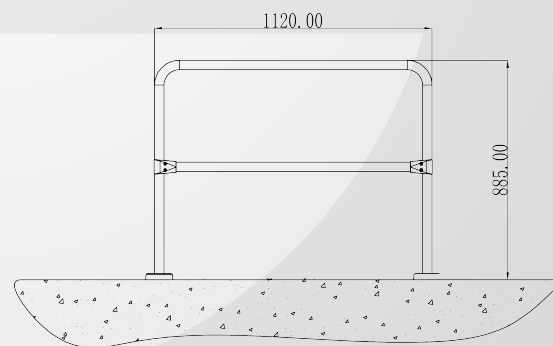

Entrance Control Handrail Accessories

The handrail is affordable, low maintenance and easy-to-install. They can be used in all types of applications. The product is often used at store front entries in conjunction with turnstiles. Other typical uses include creating permanent queue lines and dividing or controlling access to "off-limits" areas.

R10
stainless steel post and rail

R20
stainless steel post and rail

R30

stainless steel post and rail with tempered glass

R40

stainless steel post and rail with tempered glass

R50

stainless steel post. The tempered glass will be prepared according to the dimension on the site by installer.