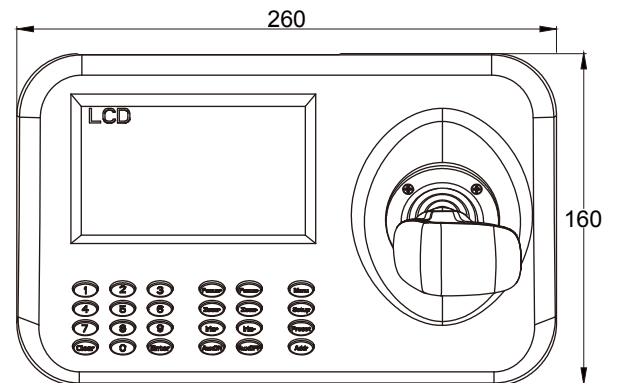

KB200

PTZ Network Keyboard

- Plug and Play, DHCP supported
- 3D joystick controller, support setting Preset, Tour, P/T/Z etc.
- Built-in with HD colorful 5 inch screen display
- Rich interface, like RJ45, USB, HDMI output etc.
- ONVIF Profile S Compatible

Technical Parameters

Model	Network Keyboard
ONVIF	Onvif Profile S
Communication	TCP/IP
Interface	1xRJ45, 1xDC12V Power, 1xHDMI, 1xUSB
Baud Rate	9600bps
Joystick	3D
Control Camera Quantity	Unlimited
OSD Menu	English
Built-in Screen Size	5" LED
Matrix Switch	By camera No. or mouse
Working Temperature	-20 °C ~ +55 °C
Working Humidity	≤90% Non Condensing
Dimensions	260mm*160mm*48mm
Power Supply	DC12V/2A