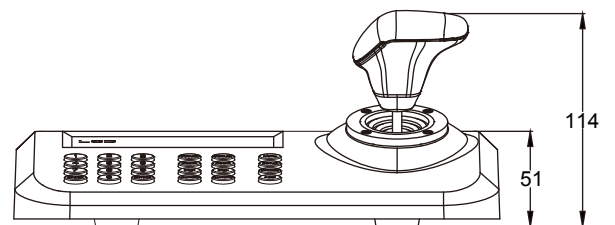

KB200

PTZ Network Keyboard

- Plug and Play, DHCP supported
- 3D joystick controller, support setting Preset, Tour, P/T/Z etc.
- Built-in with HD colorful 5 inch screen display
- Rich interface, like RJ45, USB, HDMI output etc.
- ONVIF Profile S Compatible

Technical Parameters

Model	Network Keyboard
ONVIF	Onvif Profile S
Communication	TCP/IP
Interface	1xRJ45, 1xDC12V Power, 1xHDMI, 1xUSB
Baud Rate	9600bps
Joystick	3D
Control Camera Quantity	Unlimited
OSD Menu	English
Built-in Screen Size	5" LED
Matrix Switch	By camera No. or mouse
Working Temperature	-20 °C ~ +55 °C
Working Humidity	≤90% Non Condensing
Dimensions	260mm*160mm*48mm
Power Supply	DC12V/2A