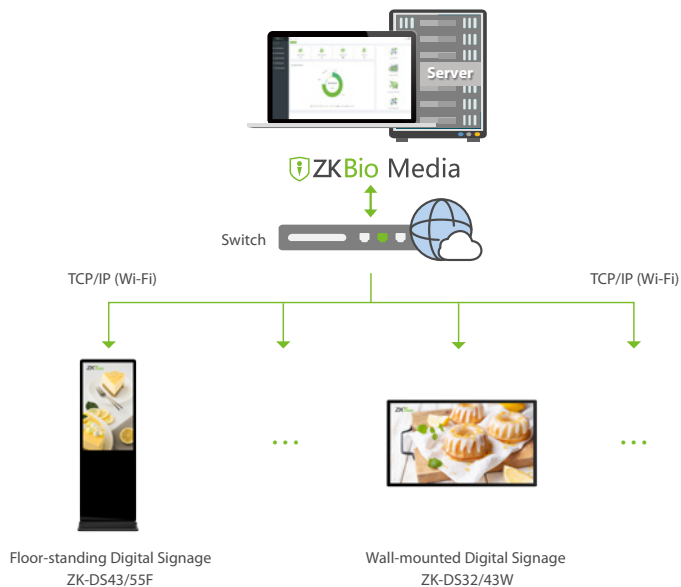

Wall-mounted Digital signage ZK-DS32/43W

ZK-DS digital signage series are specially designed for information release and to raise brand awareness. The Full HD display can show different forms of multimedia information in high-definition, including videos, pictures and PDF through multiple program schedule modes.

ZK-DS digital signage simplifies the information distribution process and has a higher efficiency than print or box advertising, which helps attract customers' attention.

Features

FHD
(1920x1080P)

Smart split screen
(Customizable split screen function)

Program schedule
(Play by day, play by week, etc)

Remote management
(Off-site information release)

Application scenarios

Restaurant

Shopping mall

Convenience store

Specifications

Model	ZK-DS32W	ZK-DS43W
Built-in System		
Operating System	Android 7.1	
CPU	Cortex-A17, 4-core,1.8Ghz	
GPU	Mali-T764	
RAM	1GB	
ROM	8GB	
Display		
Size	32-inch	43-inch
Response Time	8 ms	
Aspect Ratio	16:9	
Resolution	1920*1080@60Hz	
Display Colors	1.07B (10bit)	
Color Gamut	72% NTSC	
Visual Angle	178°(H)/178°(V)	
Backlight	E-LED	
Screen Brightness	300nits	240nits
Interface		
USB2.0	2	
Network Interface	1×RJ45,Wi-Fi 2.4G	
Power		
Power Input	100~240V, 50/60Hz	
Max Consumption	≤36W	≤57W
Speaker Power	2*5W	
Standby Consumption	≤1W	
Environmental		
Operating Temperature	0°C to 40°C	
Storage Temperature	-20°C to 60°C	
Operating Humidity	10% to 90% RH	
Storage Humidity	10% to 90% RH	
Altitude	Below 5000 meters	
General		
Product Dimensions (L*W*H)	744*439*53(mm)	988*578*54(mm)
Packing Dimensions (L*W*H)	830*580*150(mm)	1075*730*150(mm)
VESA Hole Specification	200*200(mm)	300*300(mm)
Net Weight	8.6(Kg)	13.3(Kg)
Weight With Packaging	10.2(Kg)	16.6(Kg)
Support File Types	MP4, ASF, AVI, FLV, MPG, RMVB, WMV, MP3, JPG, JPEG, PNG, GIF, PDF, DOC, DOCX, PPTX, XLS, XLSX	
Accessories	Wireless Mouse, Power Cord, Key, Antenna, Wall bracket	

Configuration

Dimensions (mm)