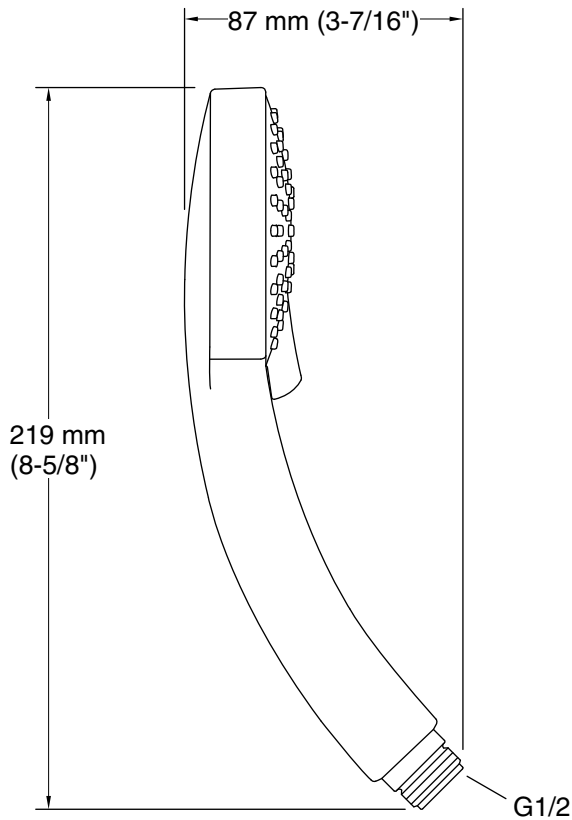

## Features

- Multifunction handshower. It operates even with low pressure.
- Polished chrome surface with corrosion resistant power.

### Technical Information

All product dimensions are nominal.

#### Handshower:

Rated maximum flow: 2.5 gal/min (9.5 l/min)

Pressure: 80 psi (5.5 bar)