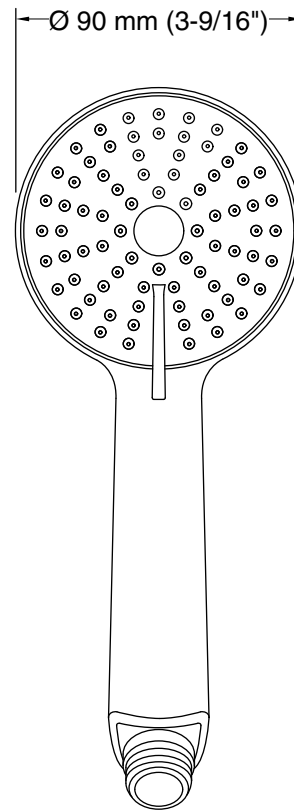

## Features

- Multifunction handshower. It operates even with low pressure.
- Polished chrome surface with corrosion resistant power.

### Technical Information

All product dimensions are nominal.

#### Handshower:

Rated maximum flow: 2.5 gal/min (9.5 l/min)

Pressure: 80 psi (5.5 bar)