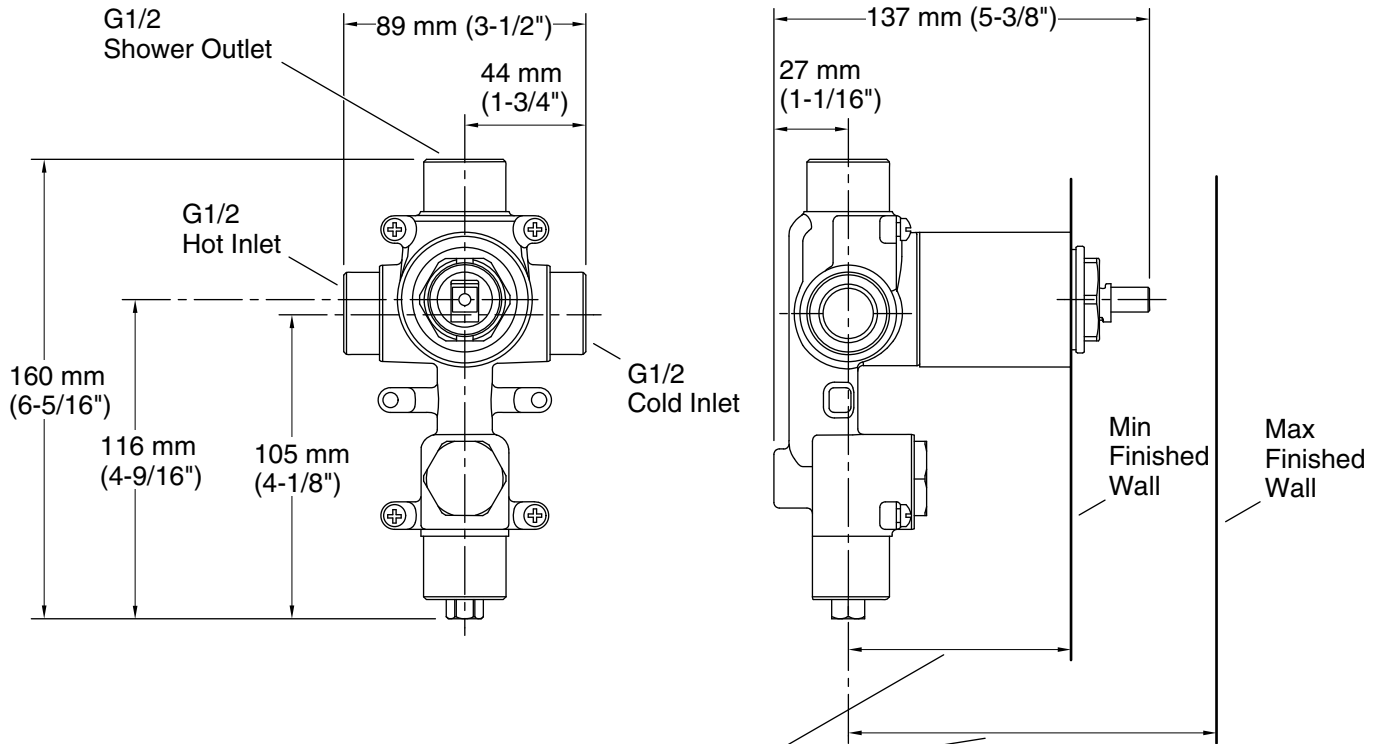

Color tiles intended for reference only.

Color	Code	Description
-------	------	-------------

	CP	Polished Chrome
--	----	-----------------

* Varies according to trim

Technical Information

All product dimensions are nominal.

Faucet:

Flow rate: 40 gal/min (151.4 l/min)

Pressure: 60 psi (4.1 bar)

Notes

Install this product according to the installation guide.