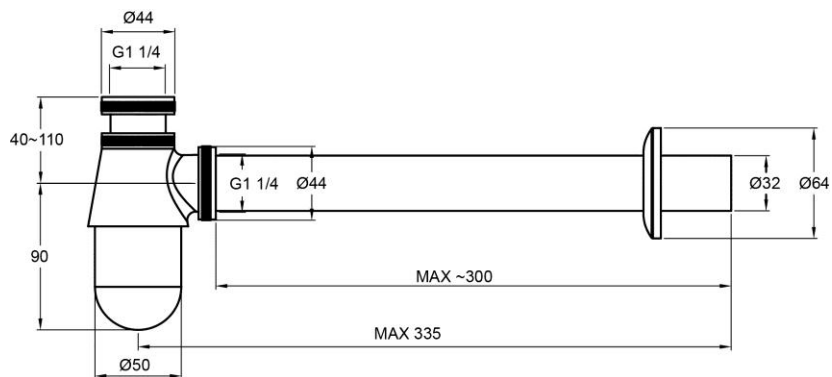

Basin Bottle Trap

PRODUCT SPECIFICATIONS

- Dimension : 1 1/4"
- Material : Brass Chrome

TECHNICAL DRAWING

Copyright © Rigel Technology (S) Pte Ltd All rights reserved. Terms of Use.