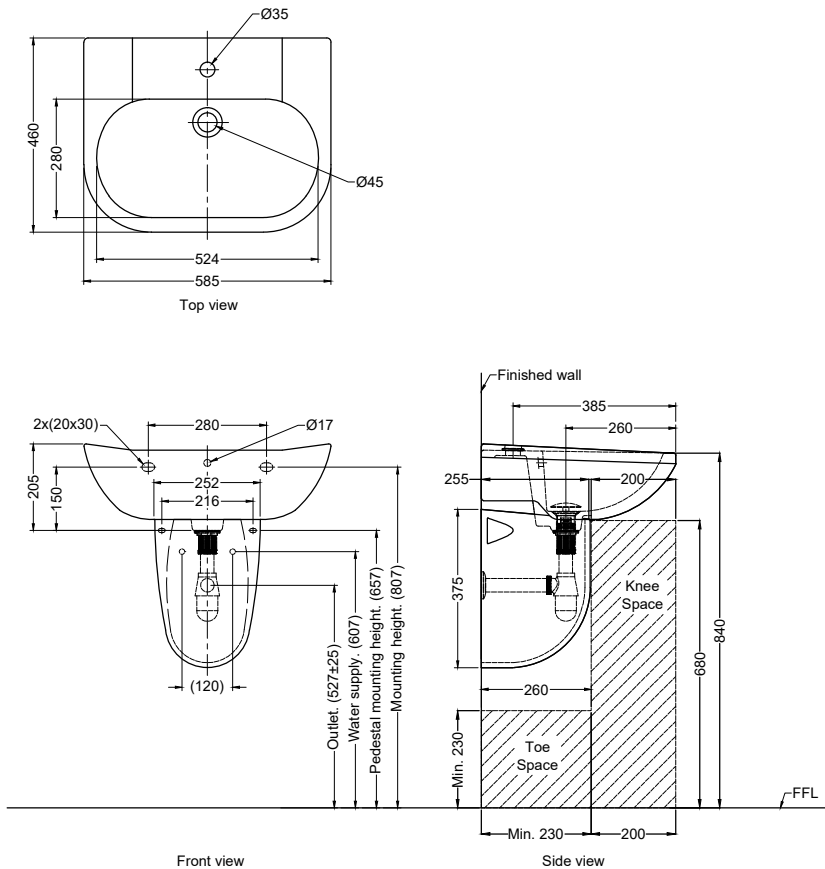

Wall-Hung Lavatory

Product Features

- High gloss surface finishing
- Easy to clean surface profile

Product Specification

- Dimension(Lavatory) : 585(L) x 460(W) x 205(H)mm
- Dimension(Pedestal) : 255(L) x 252(W) x 375(H)mm
- Material : Vitreous China

Technical Drawing

()Denotes recommended value.
All dimension are in mm.

Rev	2.0
Date	18.02.2021

DISCLAIMER : While every effort has been made to ensure factual accuracy, the information presented is subject to changes due to requirements in different sites, markets and / or countries. Rigel reserves the right to make the necessary amendments at any time without prior notice.