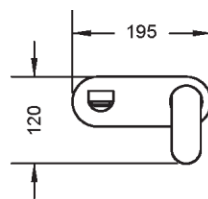

Wall Mounted Basin Mixer

PRODUCT SPECIFICATIONS

- Dimension :195 (L) x 120 (H) mm
- Material : Brass Chrome

WATER CONSUMPTION

- Water Flow Rate: 6.0L/minute

RESOURCEFUL FEATURE:

Constant Flow
Regulator

TECHNICAL DRAWING

FRONT VIEW

SIDE VIEW

TOP VIEW