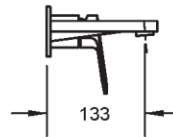

Wall Mounted Basin Mixer

PRODUCT SPECIFICATIONS

- Dimension :195 (L) x 120 (H) mm
- Material : Brass Chrome

WATER CONSUMPTION

- Water Flow Rate: 6.0L/minute

RESOURCEFUL FEATURE:

Constant Flow
Regulator

TECHNICAL DRAWING

FRONT VIEW

SIDE VIEW

TOP VIEW