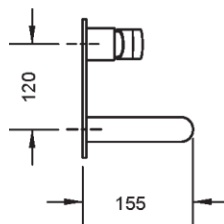

Wall Mounted Basin Mixer

PRODUCT SPECIFICATIONS

- Dimension :195 (L) x 120 (H) mm
- Material : Brass Chrome

WATER CONSUMPTION

- Water Flow Rate: 6.0L/minute

RESOURCEFUL FEATURE:

Constant Flow
Regulator

TECHNICAL DRAWING

FRONT VIEW

SIDE VIEW

TOP VIEW