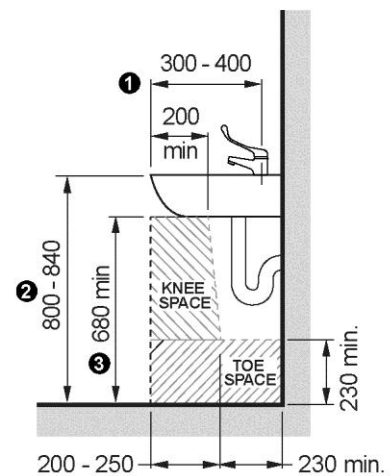

### PRODUCT SPECIFICATIONS

- Dimension : 500 (L) x 450 (W) x 185 (H) mm
- Material : Vitreous China

### TECHNICAL DRAWING

### INSTALLATION DETAILS

(\*) Denotes recommended value.

All dimension in mm.

BCA Requirement Guidelines (2013)