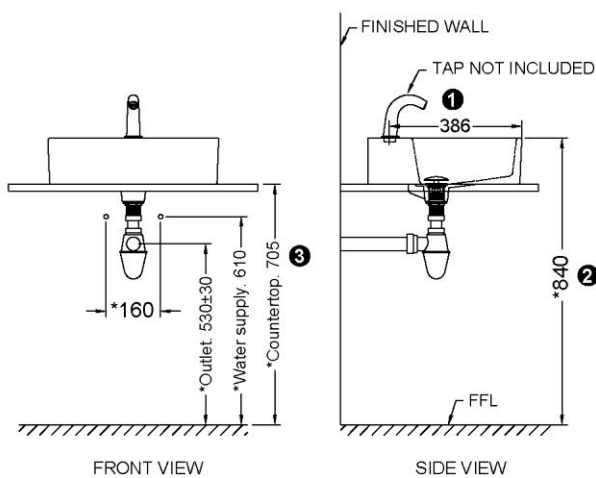

### PRODUCT SPECIFICATIONS

- Dimension : 500 (L) x 450 (W) x 185 (H) mm
- Material : Vitreous China

### TECHNICAL DRAWING

### INSTALLATION DETAILS

(\*) Denotes recommended value.

All dimension in mm.

BCA Requirement Guidelines (2013)