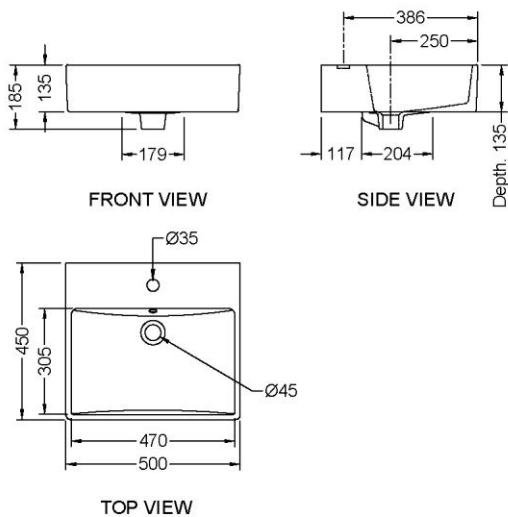

Sit-On Lavatory

PRODUCT FEATURES

- High gloss surface finishing
- Easy to clean surface profile

PRODUCT SPECIFICATIONS

- Dimension : 500 (L) x 450 (W) x 185 (H) mm
- Material : Vitreous China

TECHNICAL DRAWING

OPTIONAL FEATURE:

Anti-Bacterial
Technology