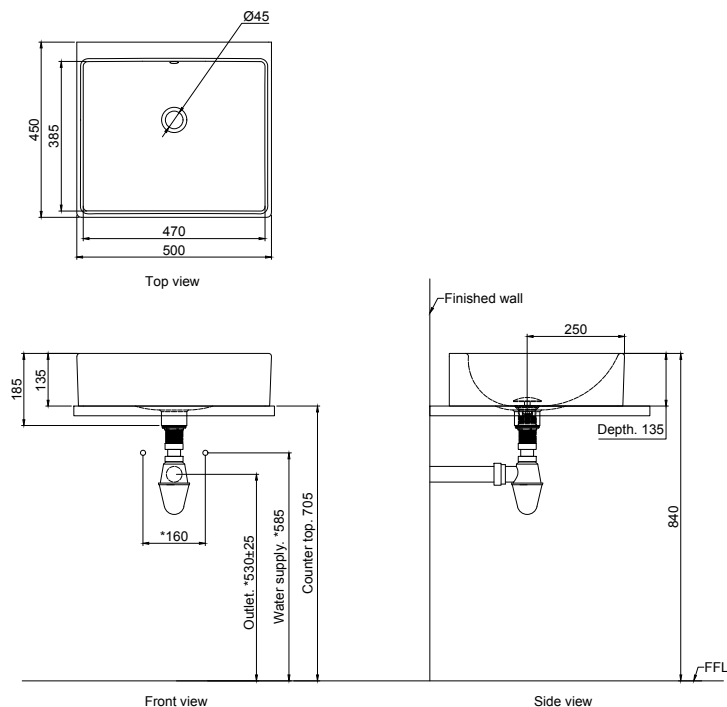

Lavatory, Sit-On

PRODUCT FEATURES

- High gloss surface finishing
- Easy to clean surface profile

PRODUCT SPECIFICATIONS

- Dimensions : 500(L) x 450(W) x 185(H)mm
- Material : Vitreous China

TECHNICAL DRAWING

(*) Denotes recommended value.
All dimension are in mm.

DISCLAIMER : While every effort has been made to ensure factual accuracy, the information presented is subject to changes due to requirements in different sites, markets and / or countries. Rigel reserves the right to make the necessary amendments at any time without prior notice.