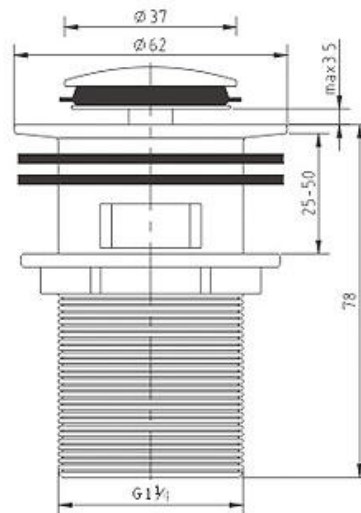

Basin Auto-Pop Up Waste Trap

PRODUCT SPECIFICATIONS

- Dimension : Refer below drawing
- Material : Brass Chrome

TECHNICAL DRAWING

Copyright © Rigel Technology (S) Pte Ltd. All rights reserved. Terms of Use.